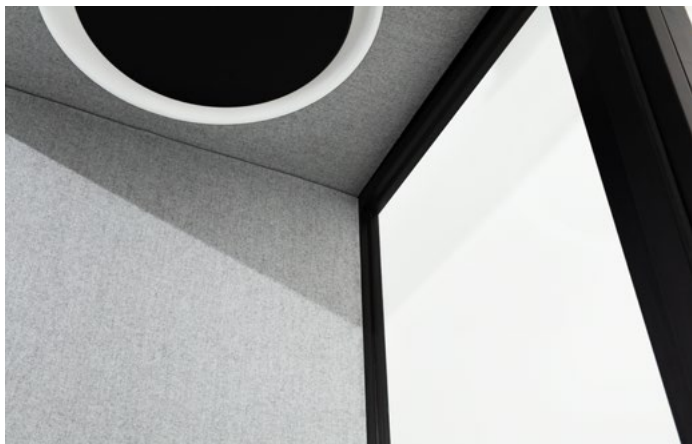

SOLO

Module Solo allows you to concentrate even in the most hectic environments.

Solo's soundproofing blocks the background noise in open-plan offices and lobby areas, and the slanted wall surfaces create acoustically pleasing working conditions. Efficient ventilation ensures fresh air and clear thinking. Indirect lighting is designed to be glare-free, which makes it an ideal space for working.

In Module Solo, you can focus and get your job done. You can work efficiently whether it is a telephone conversation, a Skype meeting or if you need peace and quiet for thinking and writing.