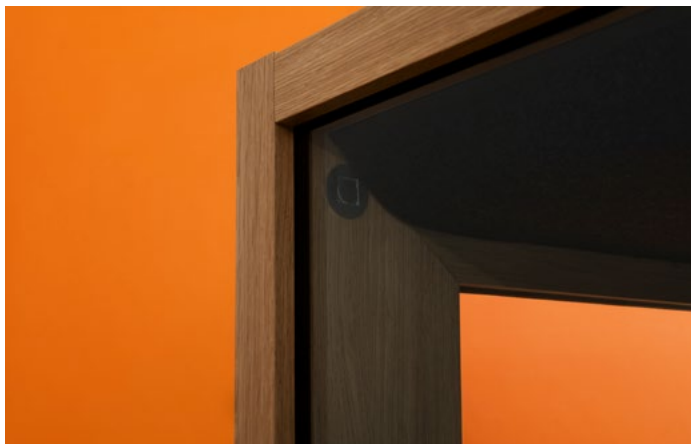

TEAM

Module Team provides a peaceful and pleasant setting for making good decisions.

The soundproofed rest area keeps surrounding office noises outside. Disturbing noises cannot enter the space, and the slanted walls and the vertical pillars create good acoustics. Efficient ventilation ensures that there is fresh air throughout your meeting, and the glare-free indirect lighting makes meetings a pleasant experience.

Module Team guarantees more efficient meetings by providing an undisturbed environment in which you can focus on the agenda.