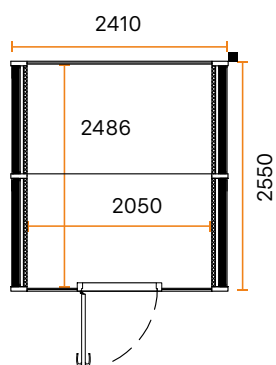

WEIGHT	890 kg
HEIGHT	2230 mm
ACCESSORIES	• Ventilation • Lighting • 4 x socket • 4 x usb
VENTILATION	60 l/s
MOBILITY	Can be moved with a pallet truck. Can be disassembled and reassembled.
DELIVERY	Delivered as modules and assembled on site.
ELECTRICAL CONNECTION	230 v 50 Hz 10A (lighting supply power)
COLOR ALTERNATIVES	
EXTERIOR SURFACES	White (NCS S 0502-G50Y) Black (NCS S 9000-N) Oak/white Oak/black
INTERIOR WALLS AND CEILING	Dark gray Light gray
FLOOR	Black

VARIATIONS

#1