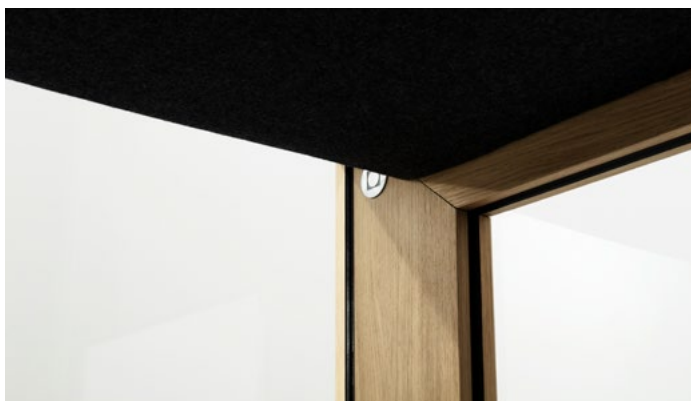

Module Team guarantees more efficient meetings by providing an undisturbed environment in which you can focus on the agenda.

WEIGHT	890 kg
HEIGHT	2230 mm
ACCESSORIES	<ul style="list-style-type: none"> • Ventilation • Lighting • 4 x socket • 4 x usb
VENTILATION	60 l/s
MOBILITY	Can be moved with a pallet truck. Can be disassembled and reassembled.
DELIVERY	Delivered as modules and assembled on site.
ELECTRICAL CONNECTION	230 v 50 Hz 10A (lighting supply power)
COLOR ALTERNATIVES	
EXTERIOR SURFACES	<div style="display: flex; align-items: center; margin-bottom: 5px;"> <div style="width: 30px; height: 20px; background-color: white; border: 1px solid black; margin-right: 10px;"></div> White (NCS S 0502-G50Y) </div> <div style="display: flex; align-items: center; margin-bottom: 5px;"> <div style="width: 30px; height: 20px; background-color: black; margin-right: 10px;"></div> Black (NCS S 9000-N) </div> <div style="display: flex; align-items: center; margin-bottom: 5px;"> <div style="width: 30px; height: 20px; background: linear-gradient(to top right, white 49%, black 49% 51%, black 51%); margin-right: 10px;"></div> Oak/white </div> <div style="display: flex; align-items: center; margin-bottom: 5px;"> <div style="width: 30px; height: 20px; background: linear-gradient(to top right, black 49%, white 49% 51%, white 51%); margin-right: 10px;"></div> Oak/black </div>
INTERIOR WALLS AND CEILING	<div style="display: flex; align-items: center; margin-bottom: 5px;"> <div style="width: 30px; height: 20px; background-color: darkgray; margin-right: 10px;"></div> Dark gray </div> <div style="display: flex; align-items: center; margin-bottom: 5px;"> <div style="width: 30px; height: 20px; background-color: lightgray; margin-right: 10px;"></div> Light gray </div>
FLOOR	<div style="display: flex; align-items: center;"> <div style="width: 30px; height: 20px; background-color: black; margin-right: 10px;"></div> Black </div>