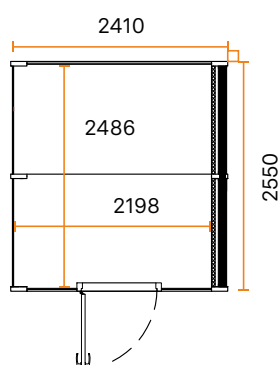

WEIGHT	890 kg
HEIGHT	2230 mm
ACCESSORIES	• Ventilation • Lighting • 4 x socket • 4 x usb
VENTILATION	60 l/s
MOBILITY	Can be moved with a pallet truck. Can be disassembled and reassembled.
DELIVERY	Delivered as modules and assembled on site.
ELECTRICAL CONNECTION	230 v 50 Hz 10A (lighting supply power)
COLOR ALTERNATIVES	
EXTERIOR SURFACES	White (NCS S 0502-G50Y) Black (NCS S 9000-N) Oak/white Oak/black
INTERIOR WALLS AND CEILING	Dark gray Light gray
FLOOR	Black

VARIATIONS

#1

#2

#3