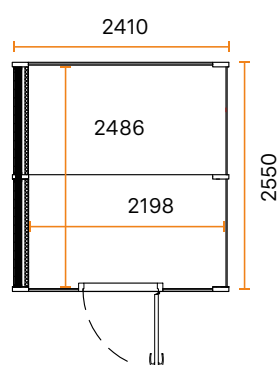

WEIGHT	890 kg
HEIGHT	2230 mm
ACCESSORIES	• Ventilation • Lighting • 4 x socket • 4 x usb
VENTILATION	60 l/s
MOBILITY	Can be moved with a pallet truck. Can be disassembled and reassembled.
DELIVERY	Delivered as modules and assembled on site.
ELECTRICAL CONNECTION	230 v 50 Hz 10A (lighting supply power)
COLOR ALTERNATIVES	
EXTERIOR SURFACES	White (NCS S 0502-G50Y) Black (NCS S 9000-N) Oak/white Oak/black
INTERIOR WALLS AND CEILING	Dark gray Light gray
FLOOR	Black

VARIATIONS

#1

#2

#3